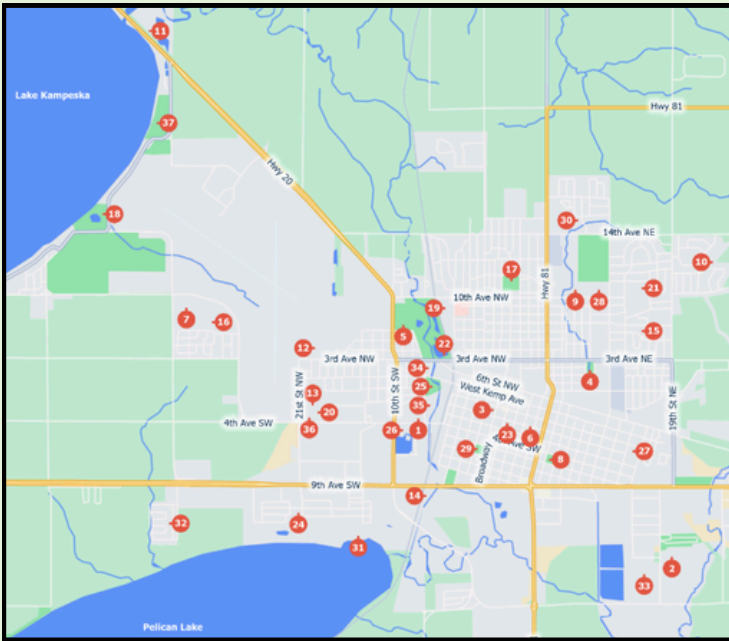

Link to: [City of Watertown Park Map](https://watertownsd.us/DocumentCenter/View/2058/PARK-MAP)
<https://watertownsd.us/DocumentCenter/View/2058/PARK-MAP>