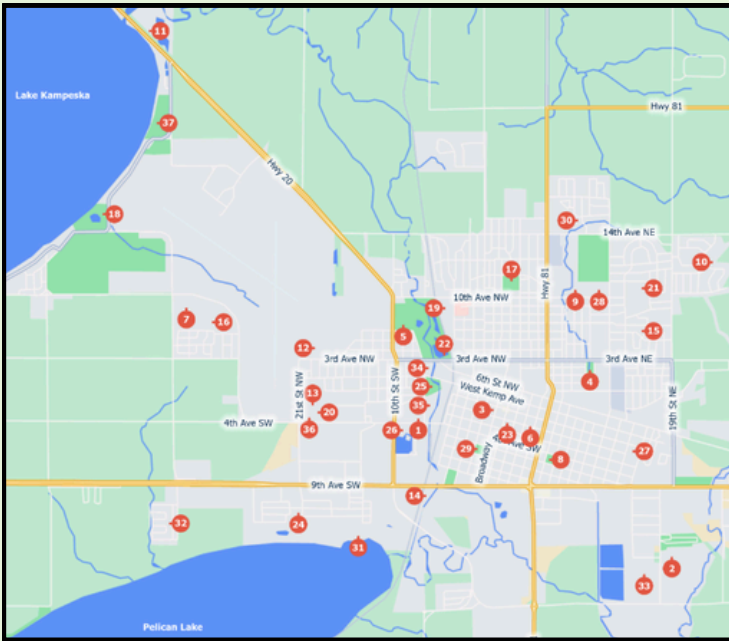

Free Fun, Lasting Memories

codingtonconnects.com

CODINGTONCONNECTS
SUMMER: MAKING FAMILY MEMORIES

WATERTOWN PARK PASSPORT

FIND YOUR NEW FAVORITE PARK!

Link to: [City of Watertown Park Map](https://watertownsd.us/DocumentCenter/View/2058/PARK-MAP)
<https://watertownsd.us/DocumentCenter/View/2058/PARK-MAP>